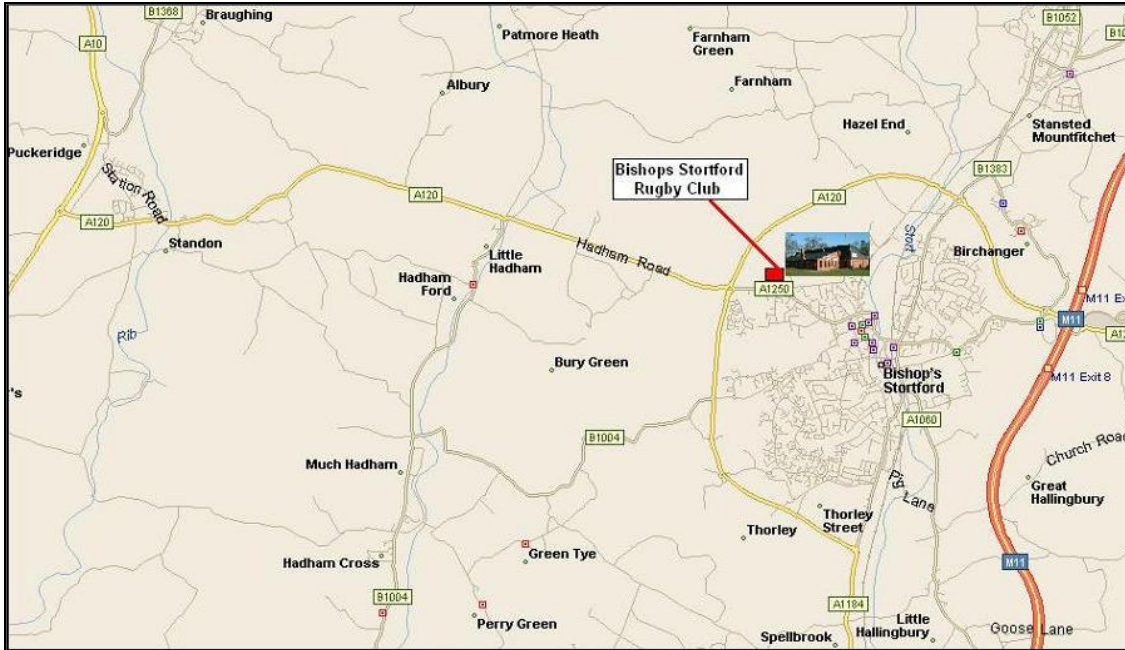

[Map](#)

BSRFC Club Directions

[Click here for a printable version of the directions](#)

Bishops Stortford Rugby Club is located on the North West side of the town at;

Silver Leys,
Hadham Rd,
Bishop's Stortford,
Herts,
CM23 2QE
Tel: 01279 652092
E-mail: info@bsrfc.co.uk

Directions from the East (Via M11-Junction 8):

1. Exit the M11 at Junction 8,
On the roundabout over the motorway take the exit sign posted to **"Hertford A120"**,
2. Proceed for 100 meters to the next roundabout,
Take the 2nd exit Sign Posted to **"Hertford A120"**,
3. Proceed for 1.4 miles to the next roundabout,
Take the 2nd exit sign posted to **"Hertford A120"**,
4. Proceed for 2.3 miles to the next roundabout (this is the Tesco roundabout),
Take the 1st exit into **"Hadham rd"** sign posted **"A1250 Bishops Stortford (West)"**,
5. Proceed for 0.3 miles to a mini-roundabout,
Go straight over the roundabout, the club entrance is immediately on your left.

Travel time from M11 Motorway to the club is approx 8 minutes

Directions from the West (Via A10/A120):

1. Exit the A10 at the A120 Roundabout,
On the roundabout take the exit sign posted to **"Bishops Stortford A120"**,
2. Proceed for 3.9 miles to the "Little Hadham" traffic Lights,
Go straight through these lights and proceed for another 1.4 miles to the roundabout,
On the Roundabout take the 2nd exit into **"Hadham rd"** sign posted **"A1250 Bishops Stortford (West)"**,
3. Proceed for 0.3 miles to a mini-roundabout,
Go straight over the roundabout, the club entrance is immediately on your left.

Travel time from A10/A120 junction to the Club is approx 12 minutes
